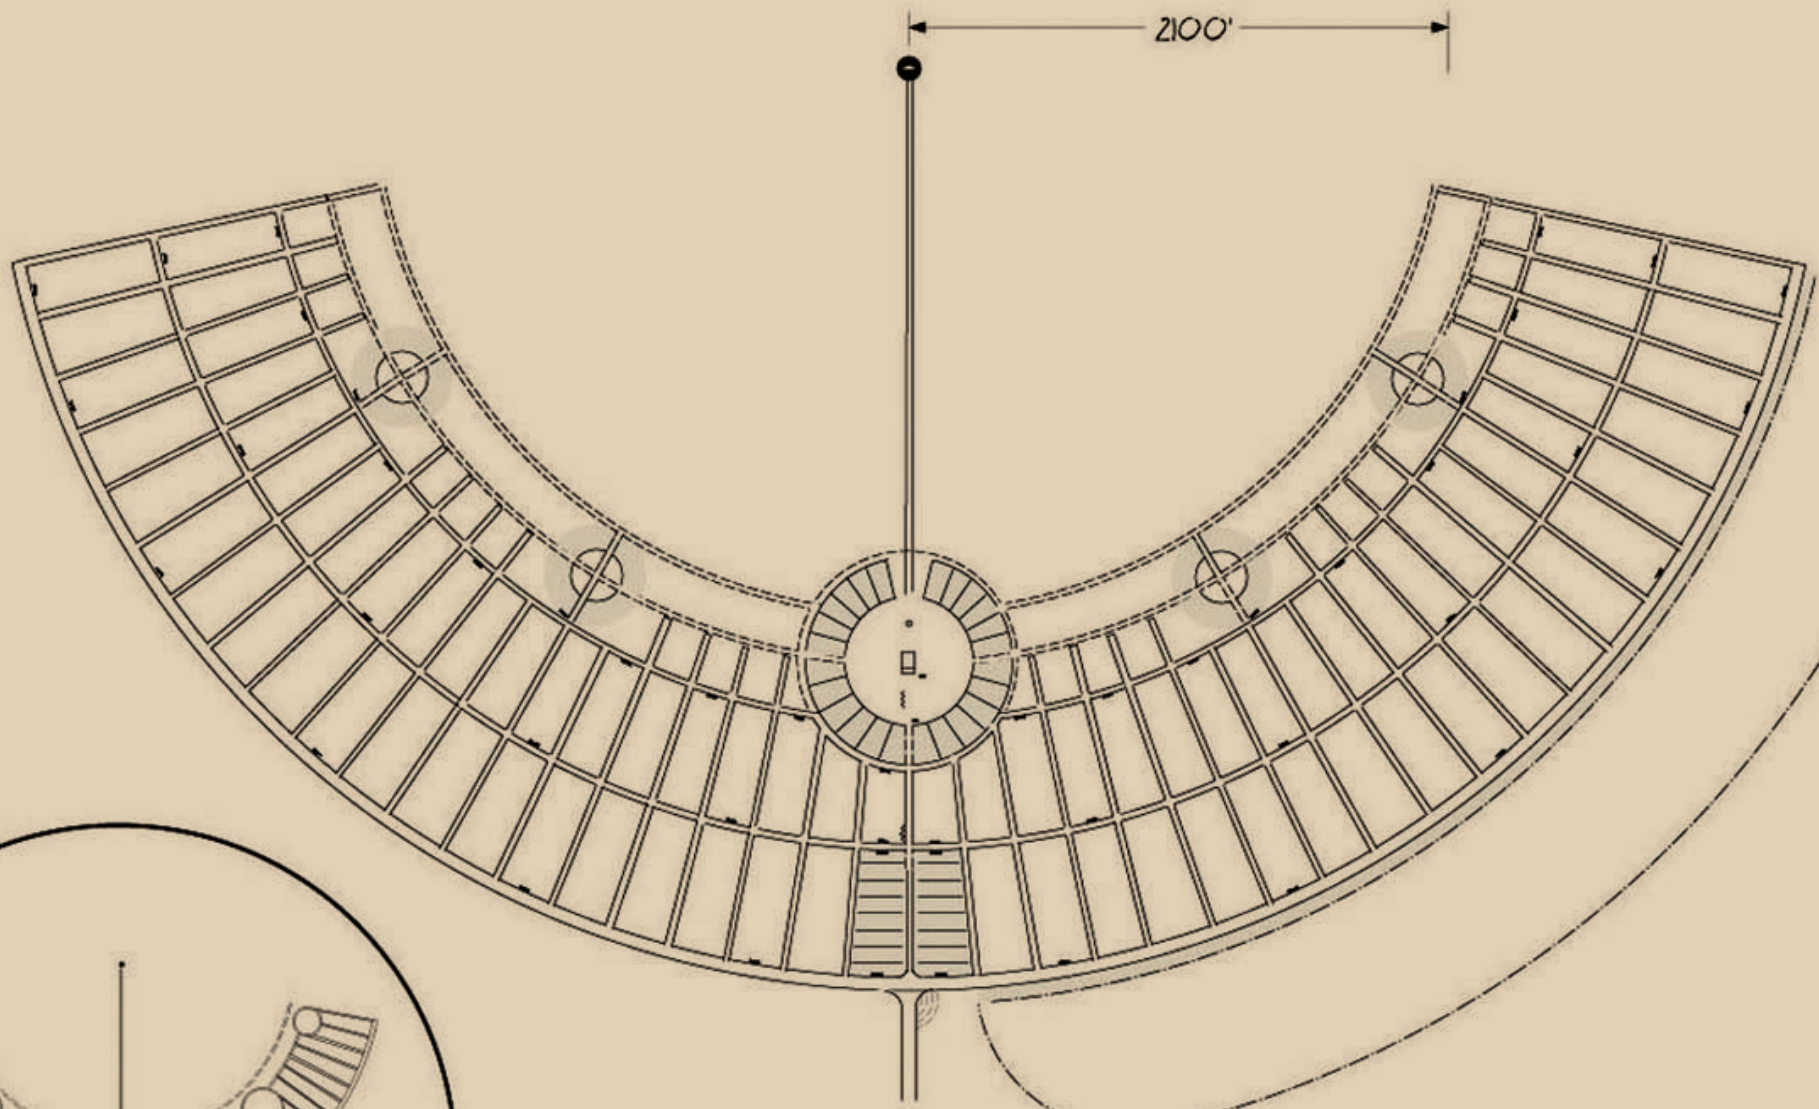

Black Rock City | 1998