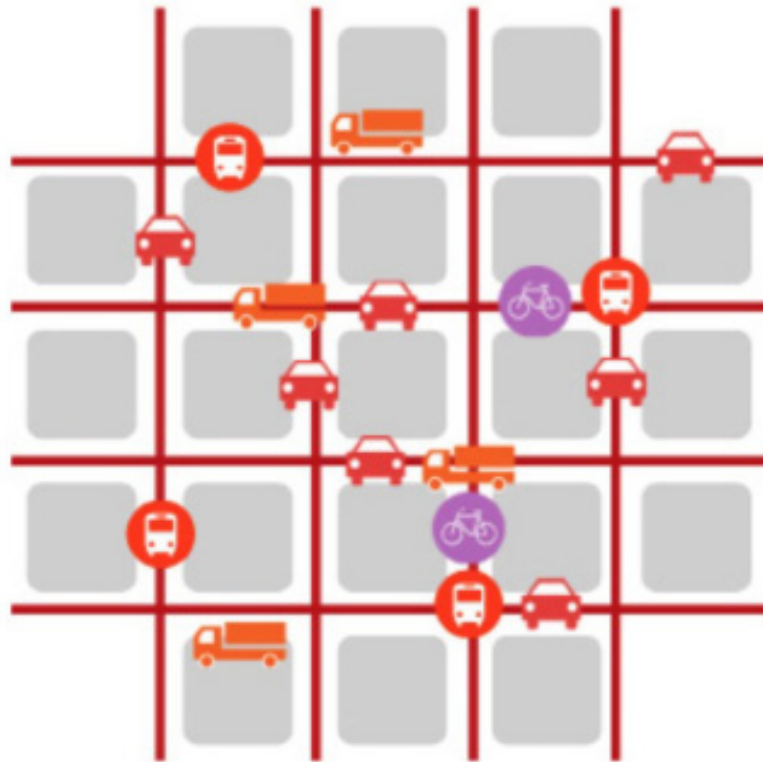

Super Blocks

Barcelona, Spain

Save Alice

Room for More

Current Model

Superblocks Model

-  PUBLIC TRANSPORT NETWORK
-  BICYCLES MAIN NETWORK (BIKE LANE)
-  BICYCLES SIGNPOSTS (REVERSE DIRECTION)
-  FREE PASSAGE OF BICYCLES
-  PRIVATE VEHICLE PASSING
-  RESIDENTS VEHICLES
-  URBAN SERVICES AND EMERGENCY
-  DUM CARRIERS
-  DUM PROXIMITY AREA
-  ACCESS CONTROL
-  BASIC TRAFFIC NETWORK
-  SINGLE PLATFORM (PEDESTRIANS PRIORITY)

Super Block

Barcelona, Spain

Experiment

Times Square

NYC, NY

Lighter, faster, cheaper

Times Square

NYC, NY