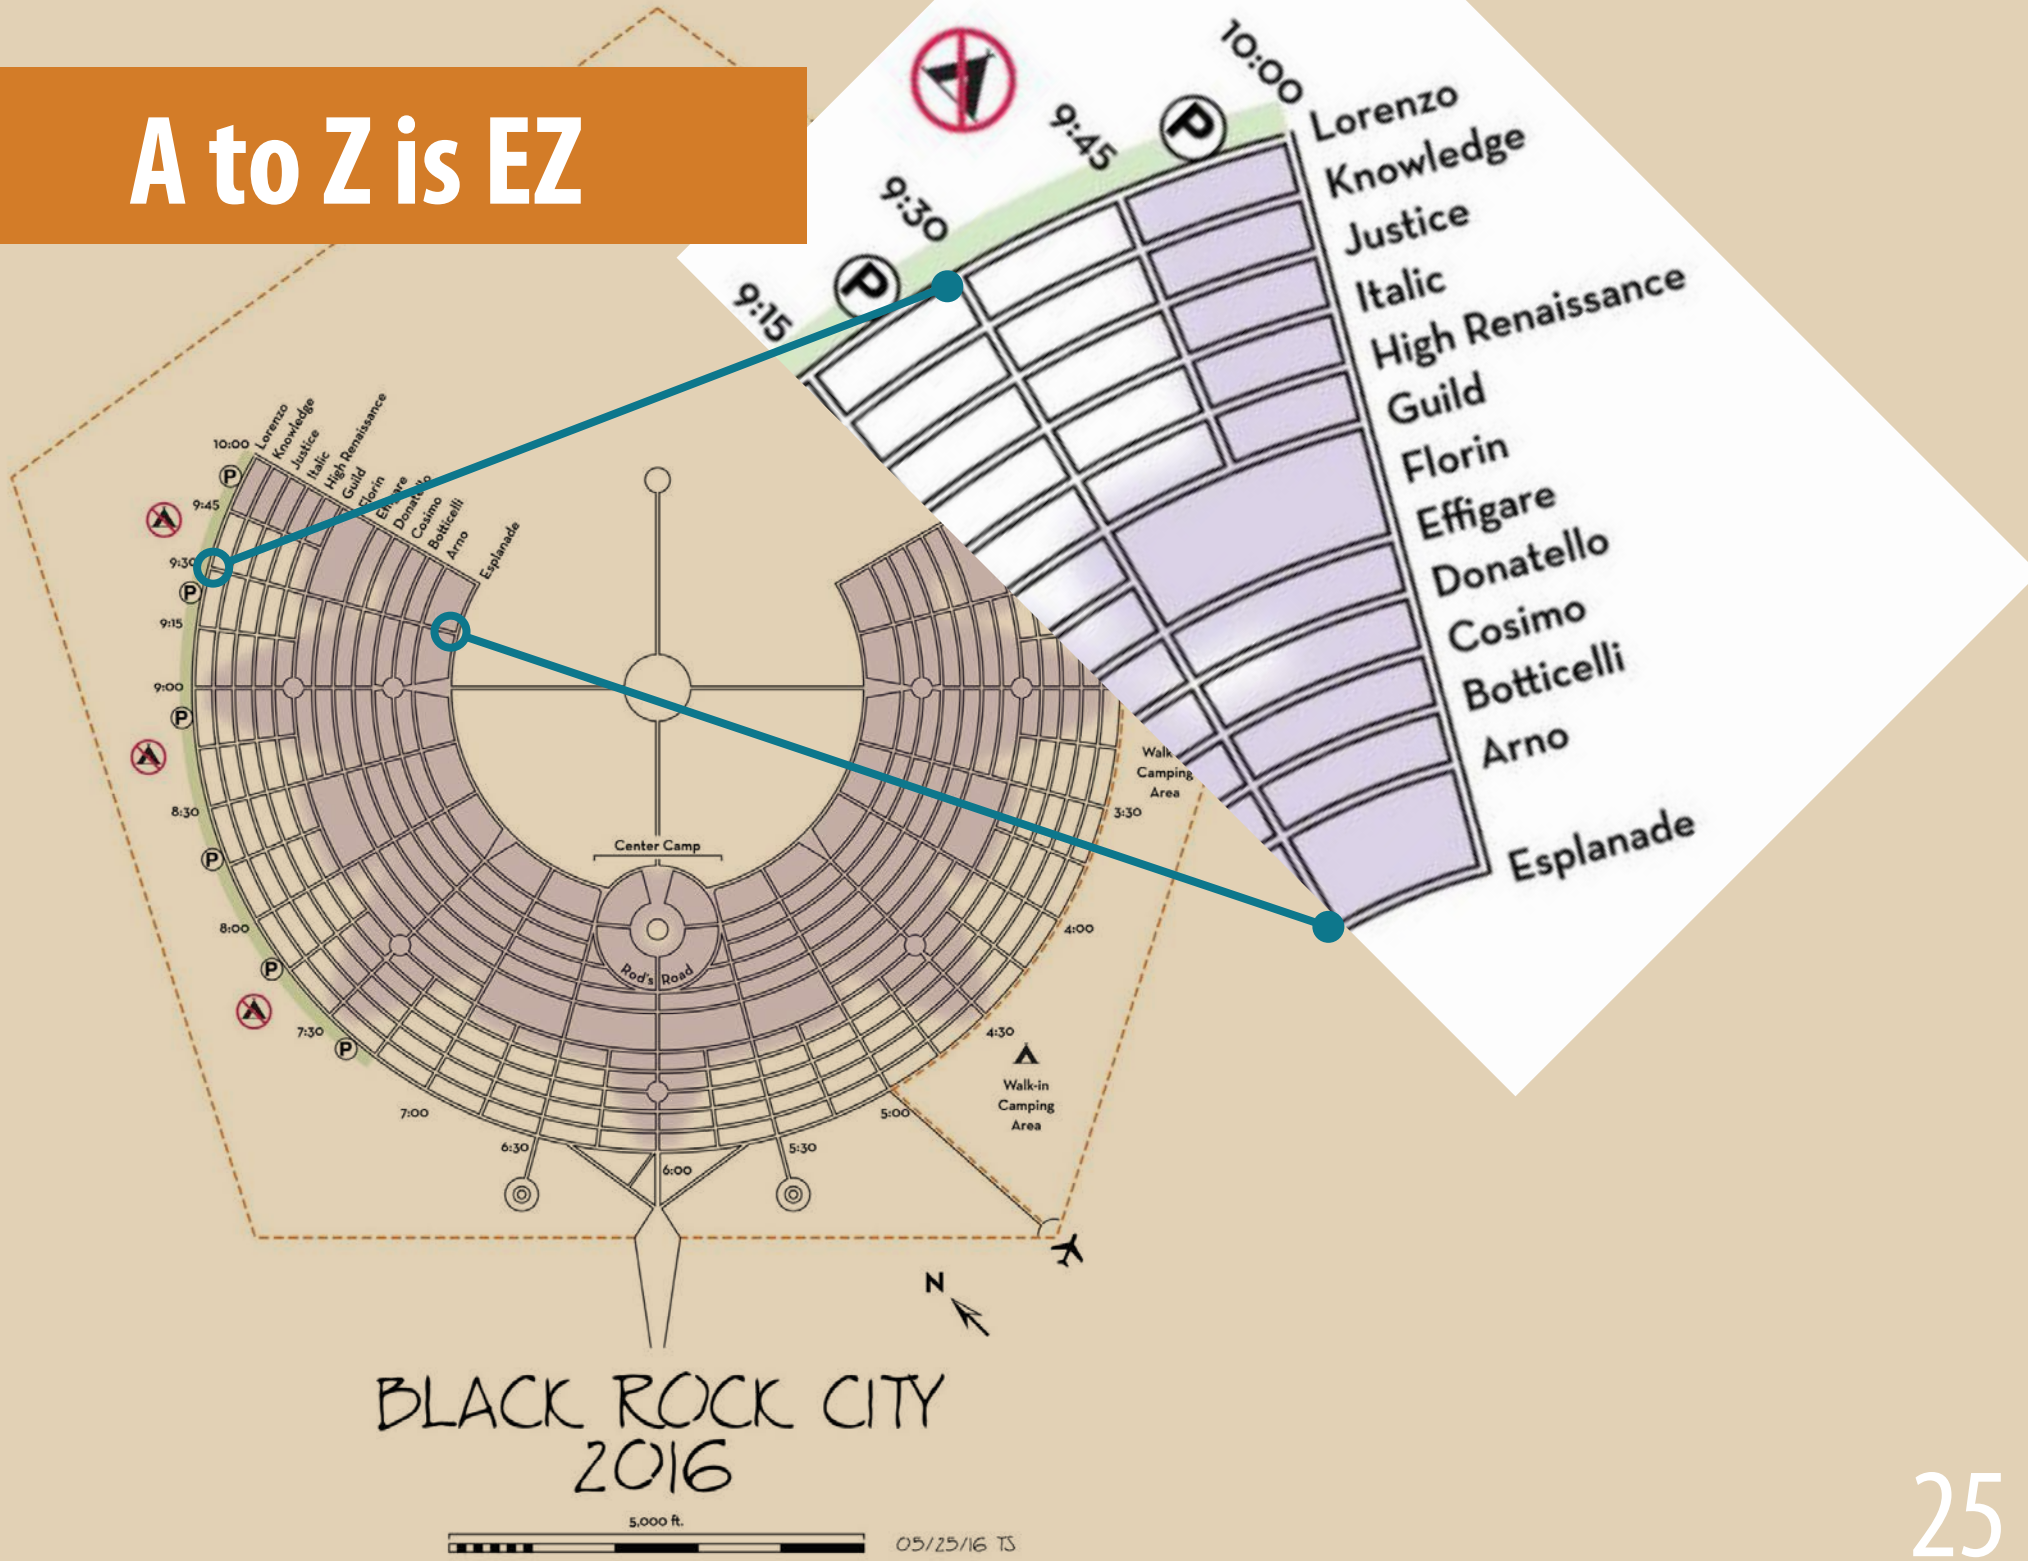

Shuttles, and **a Giant Burning Man**

Downtown Seattle

Lessons in the Dust

Wayfinding

Tick Tock

05/25/16 TS

A to Z is EZ

BLACK ROCK CITY
2016