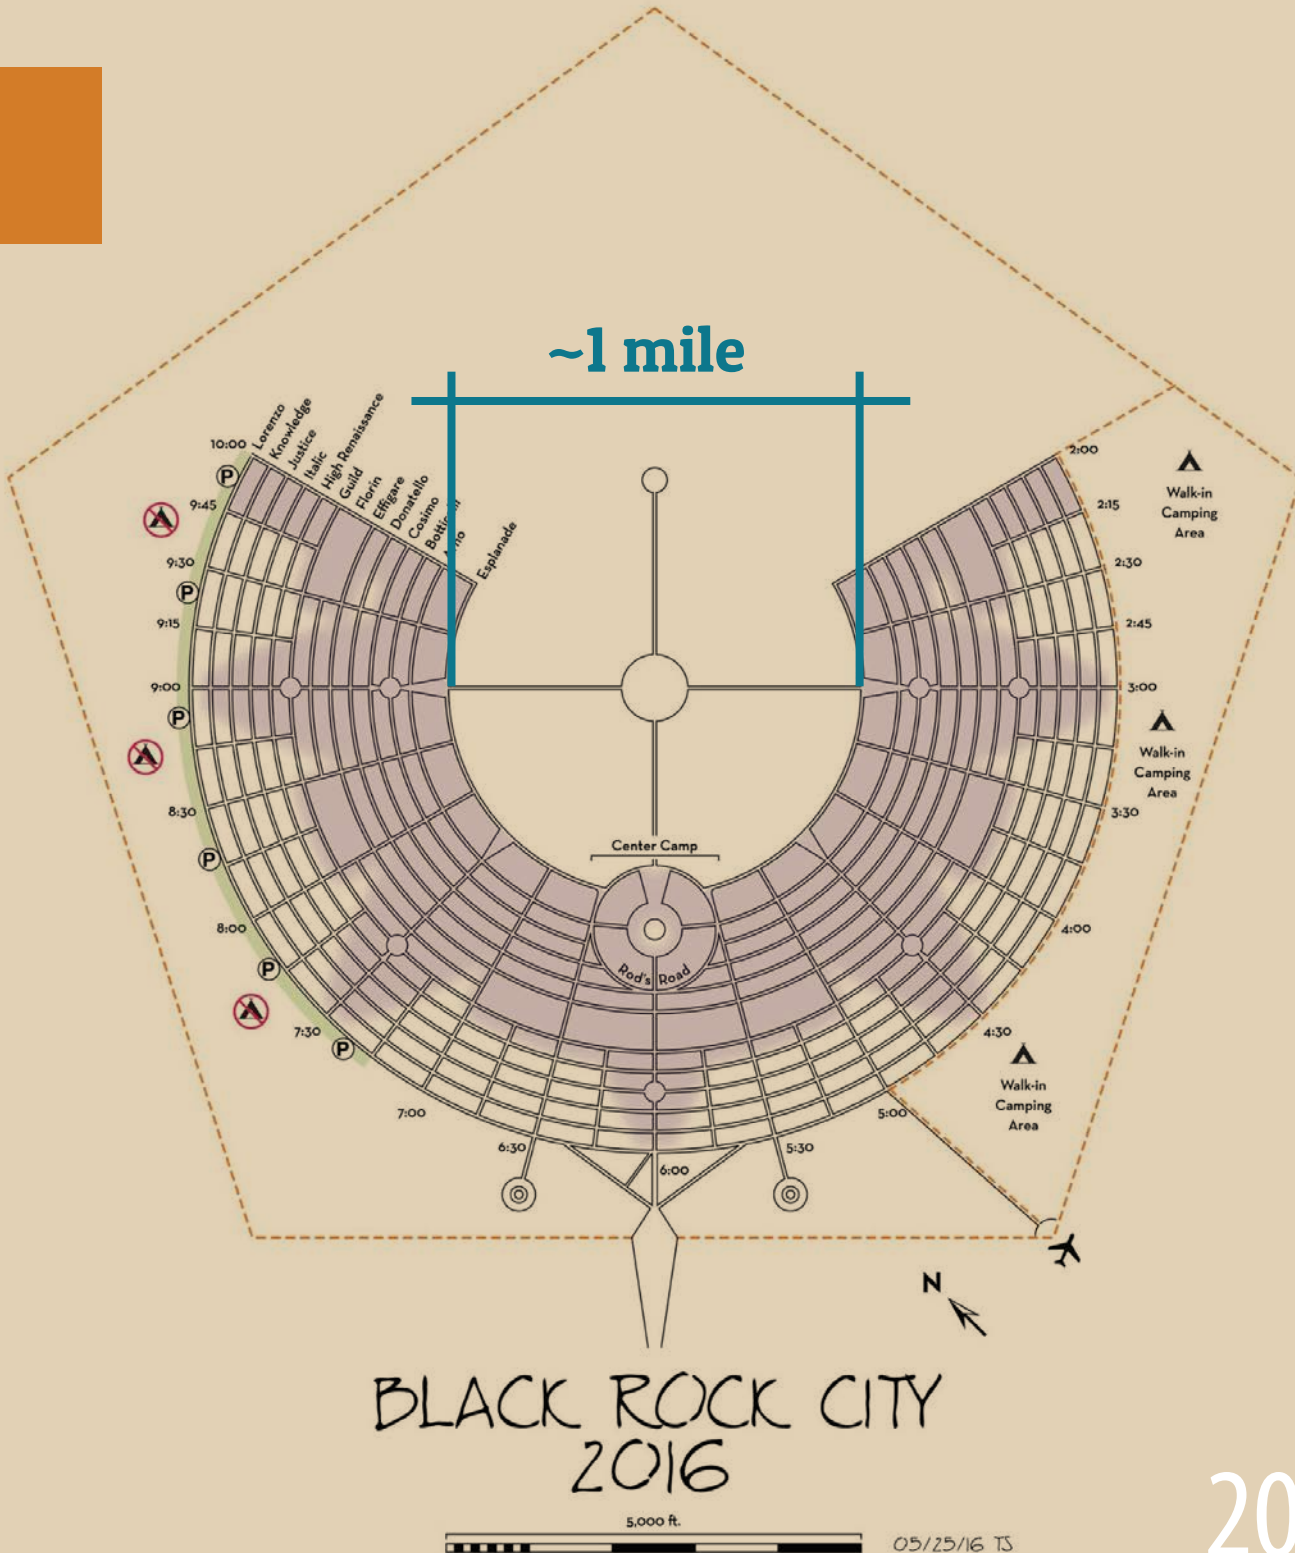

Factoids

**Total Area: 5.7 Mi²
Or 3,648 Acres**

Infrastructure:

Airport, Post Office, Dept. Of Mutant Vehicles, Hospitals, Temple, Radio Stations, Rangers, Fire Fighters, City Planning Staff, Sanitation Dept., Burn Pits, 40-Foot Wide Streets, Recycling Center, a Heavy Equipment Yard, City Information and Greeting Stations, a Café, Newspapers, Street Lights, Theaters, Sound Stages, Mobile Food Trucks, Art Galleries, Sculpture Parks, Art Installation, Street Signs, Art Cars,

Shuttles, and **a Giant Burning Man**