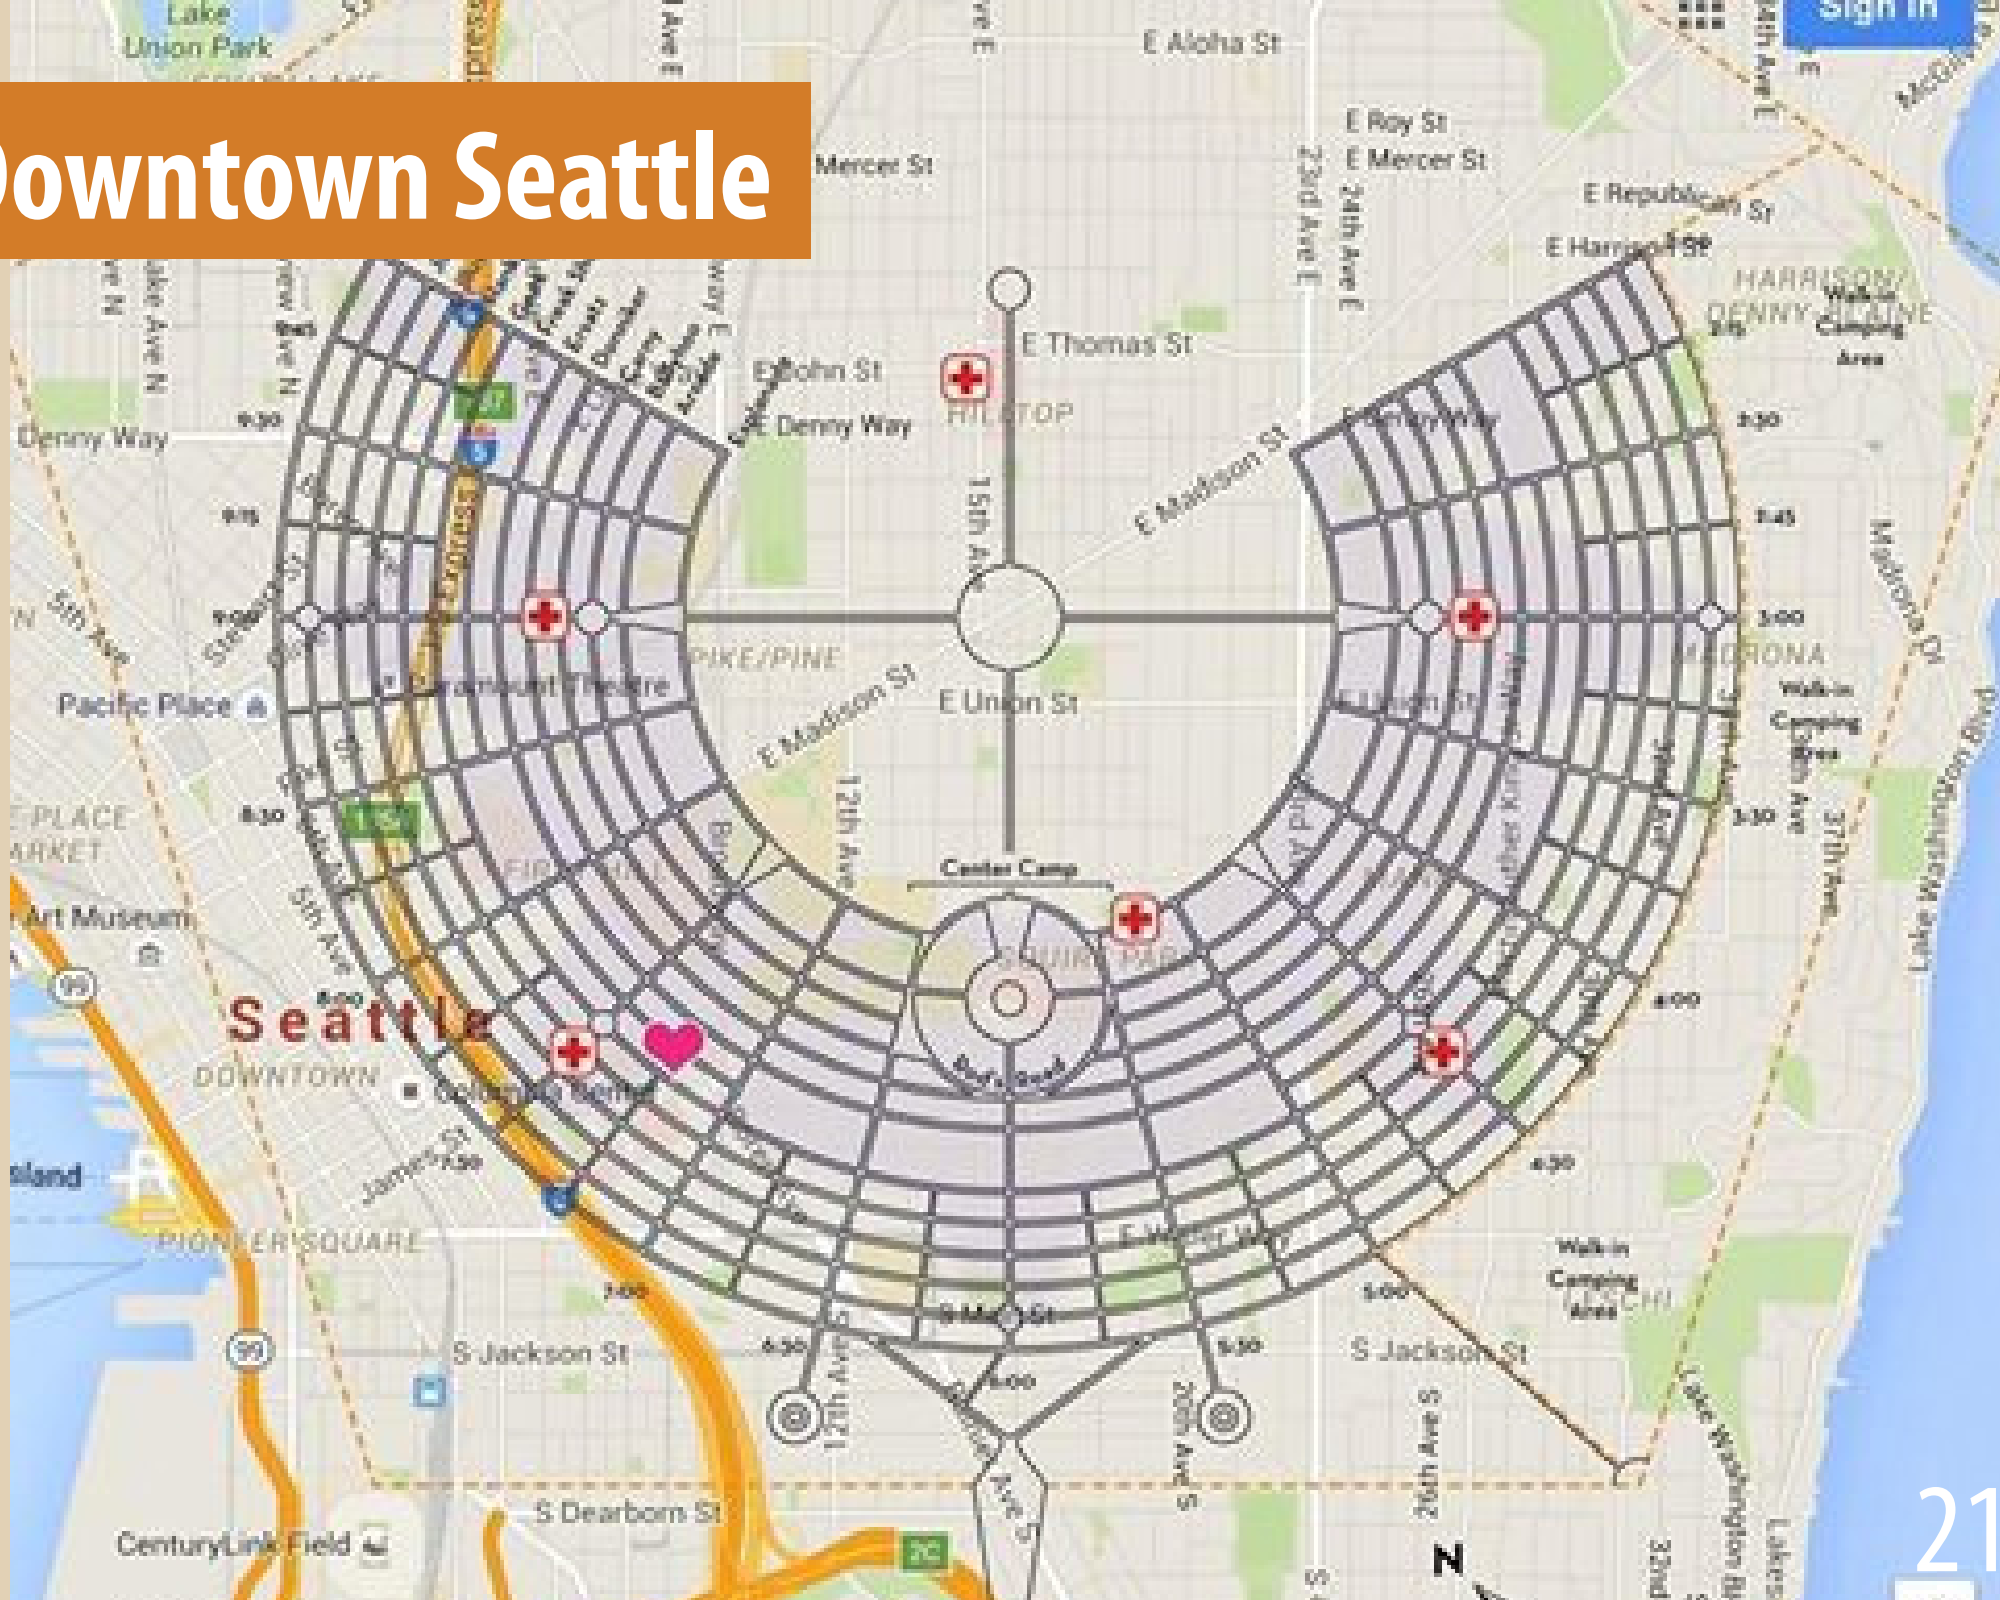

Celebration, FL

**Barter Town,
God Forsaken Desert**

Black Rock City

Black Rock City | 1998

The city grows.

Population Growth 1986-2017

Factoids

**Total Area: 5.7 Mi²
Or 3,648 Acres**

Shuttles, and **a Giant Burning Man**

Downtown Seattle

Lessons in the Dust

Wayfinding

Tick Tock

05/25/16 TS

A to Z is EZ

BLACK ROCK CITY
2016