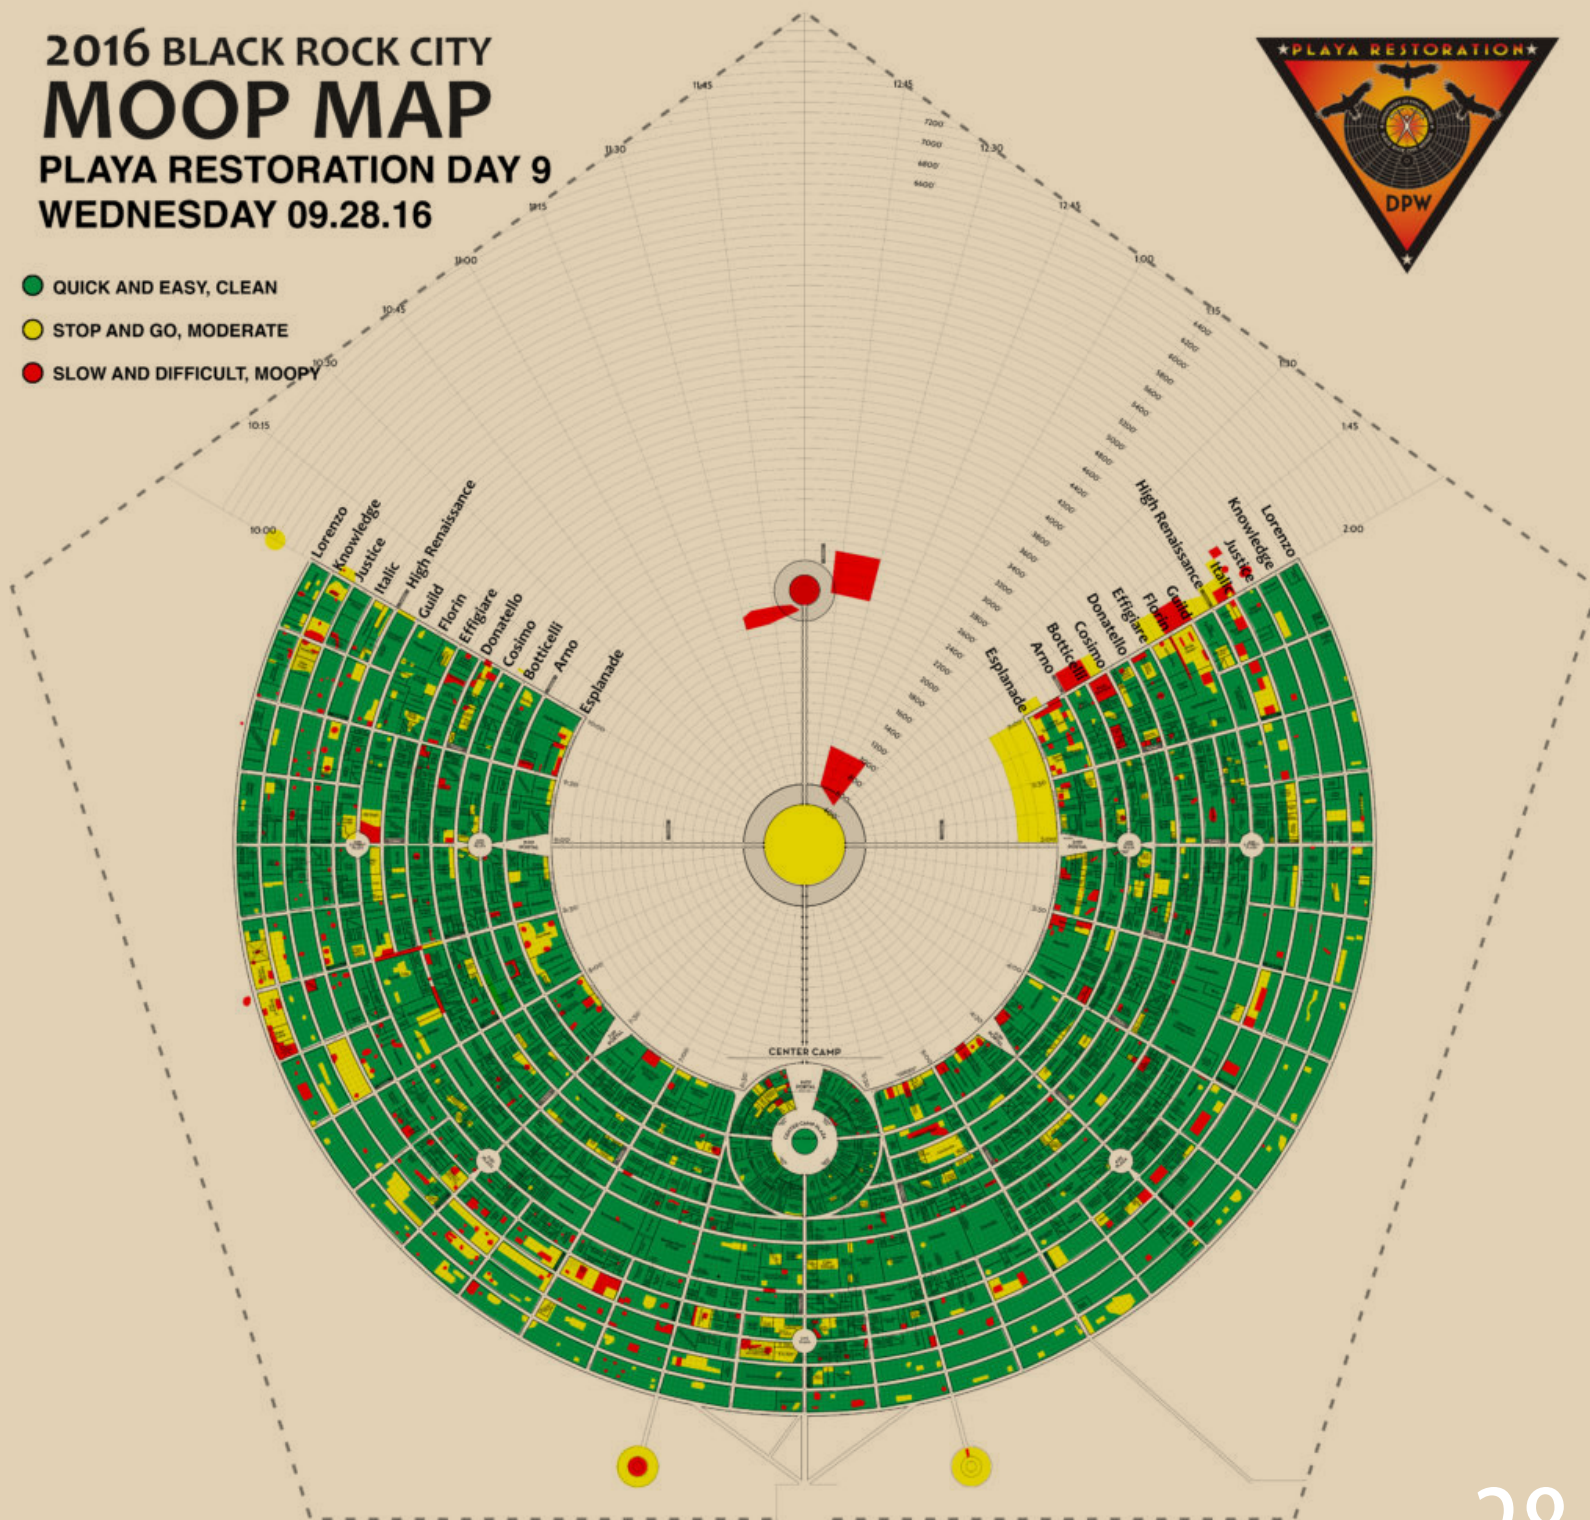

In the Western US, this flat-bottom depression found in interior desert basins is periodically covered by water that slowly evaporates into the atmosphere, causing the deposition of salt along the bottom of the depression.

Shuttles, and **a Giant Burning Man**

Downtown Seattle

Lessons in the Dust

Wayfinding

Tick Tock

05/25/16 TS

A to Z is EZ

BLACK ROCK CITY
2016

Leave No Trace

Trashy Festivals

2016 BLACK ROCK CITY MOOP MAP

PLAYA RESTORATION DAY 9
WEDNESDAY 09.28.16

M.O.O.P.

M
O
O
P

- QUICK AND EASY, CLEAN
- STOP AND GO, MODERATE
- SLOW AND DIFFICULT, MOOPY

10.05.16 Camp Placement Changes Updated