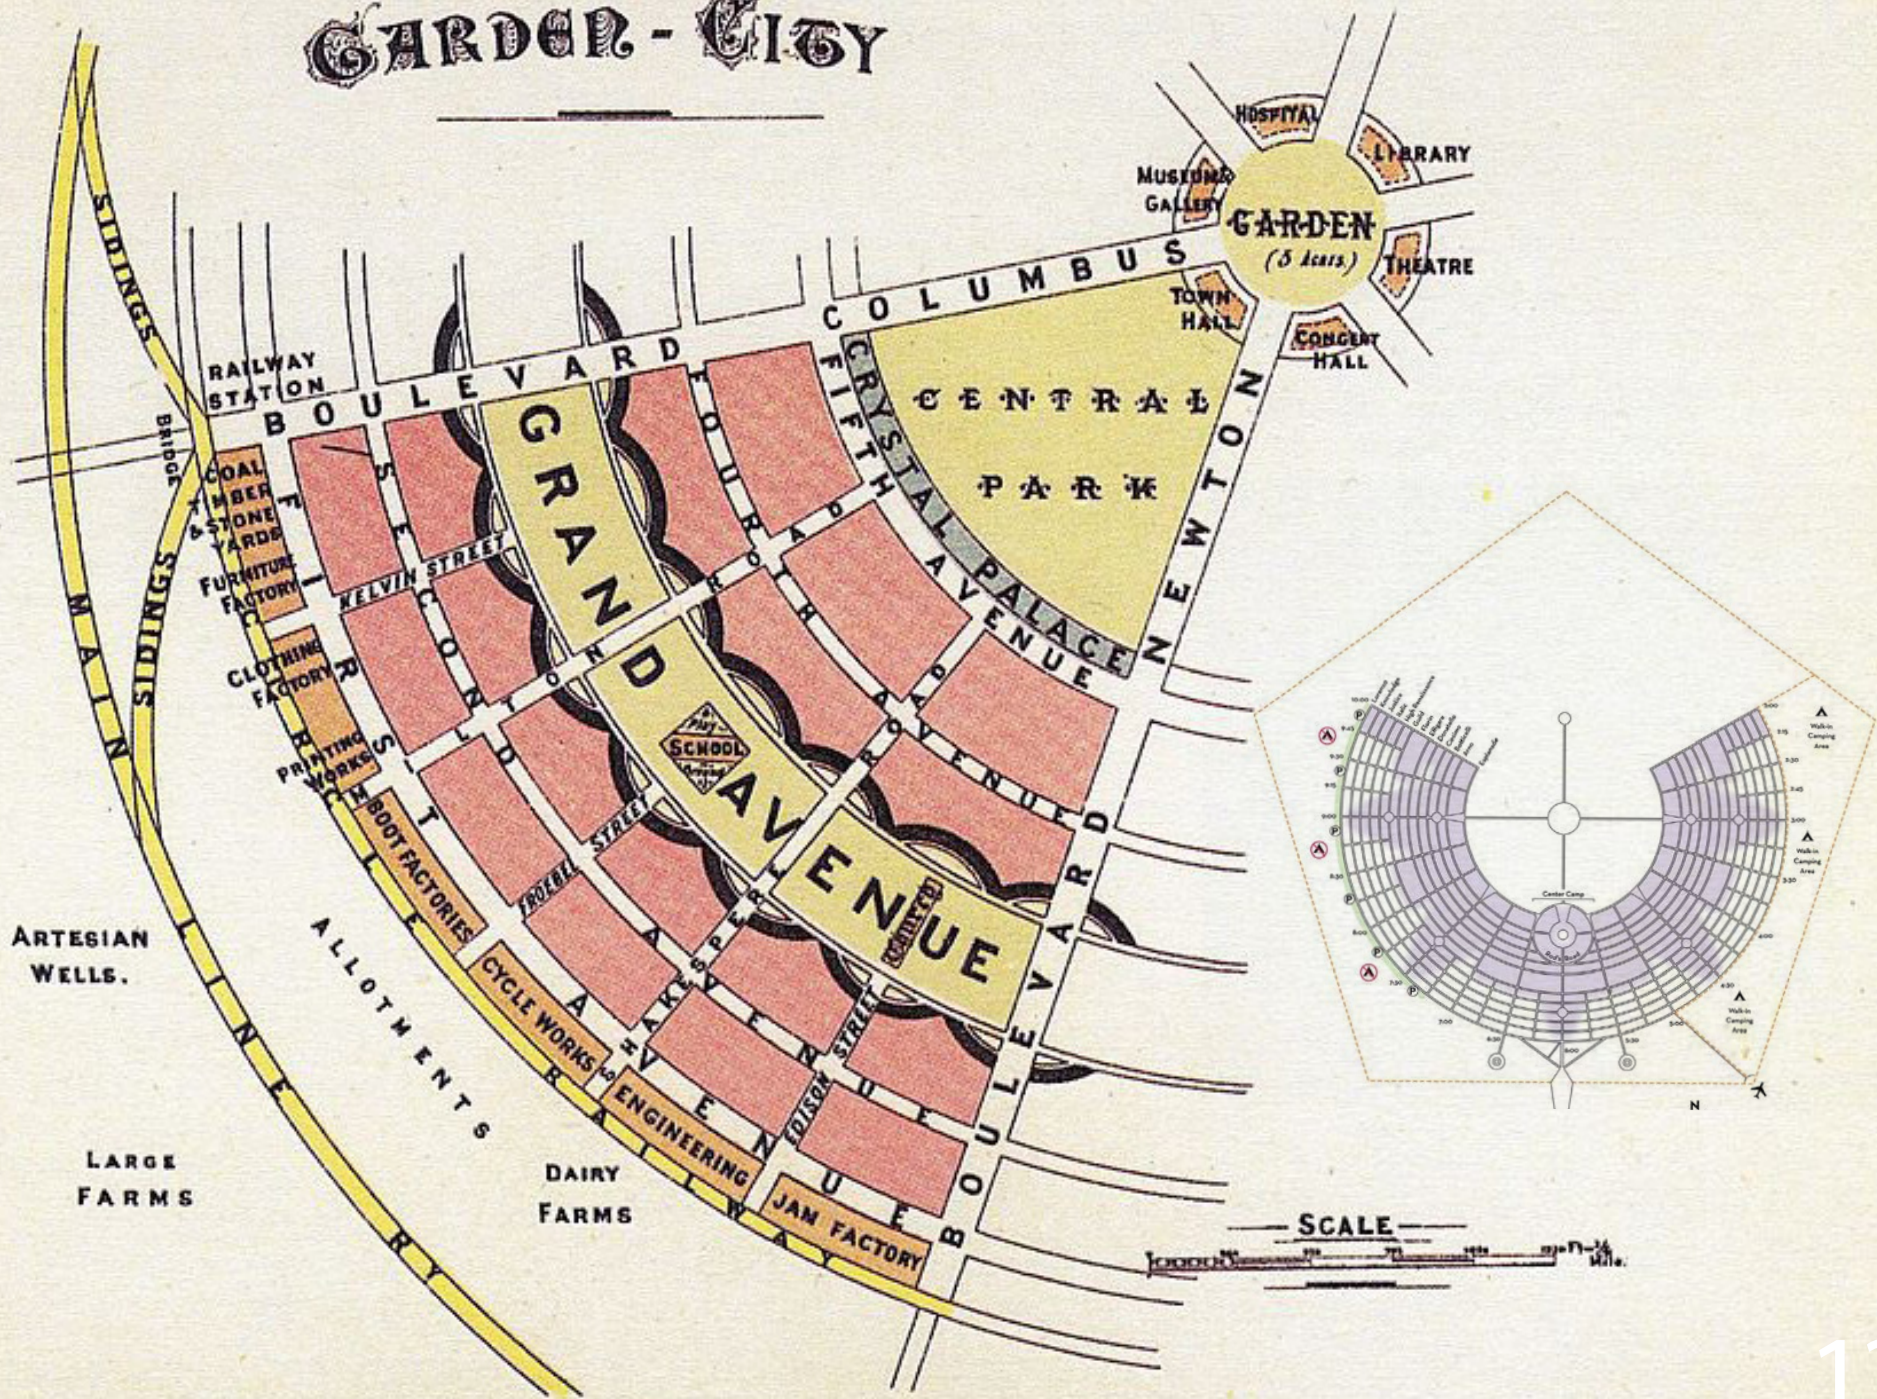

GARDNER - CITY