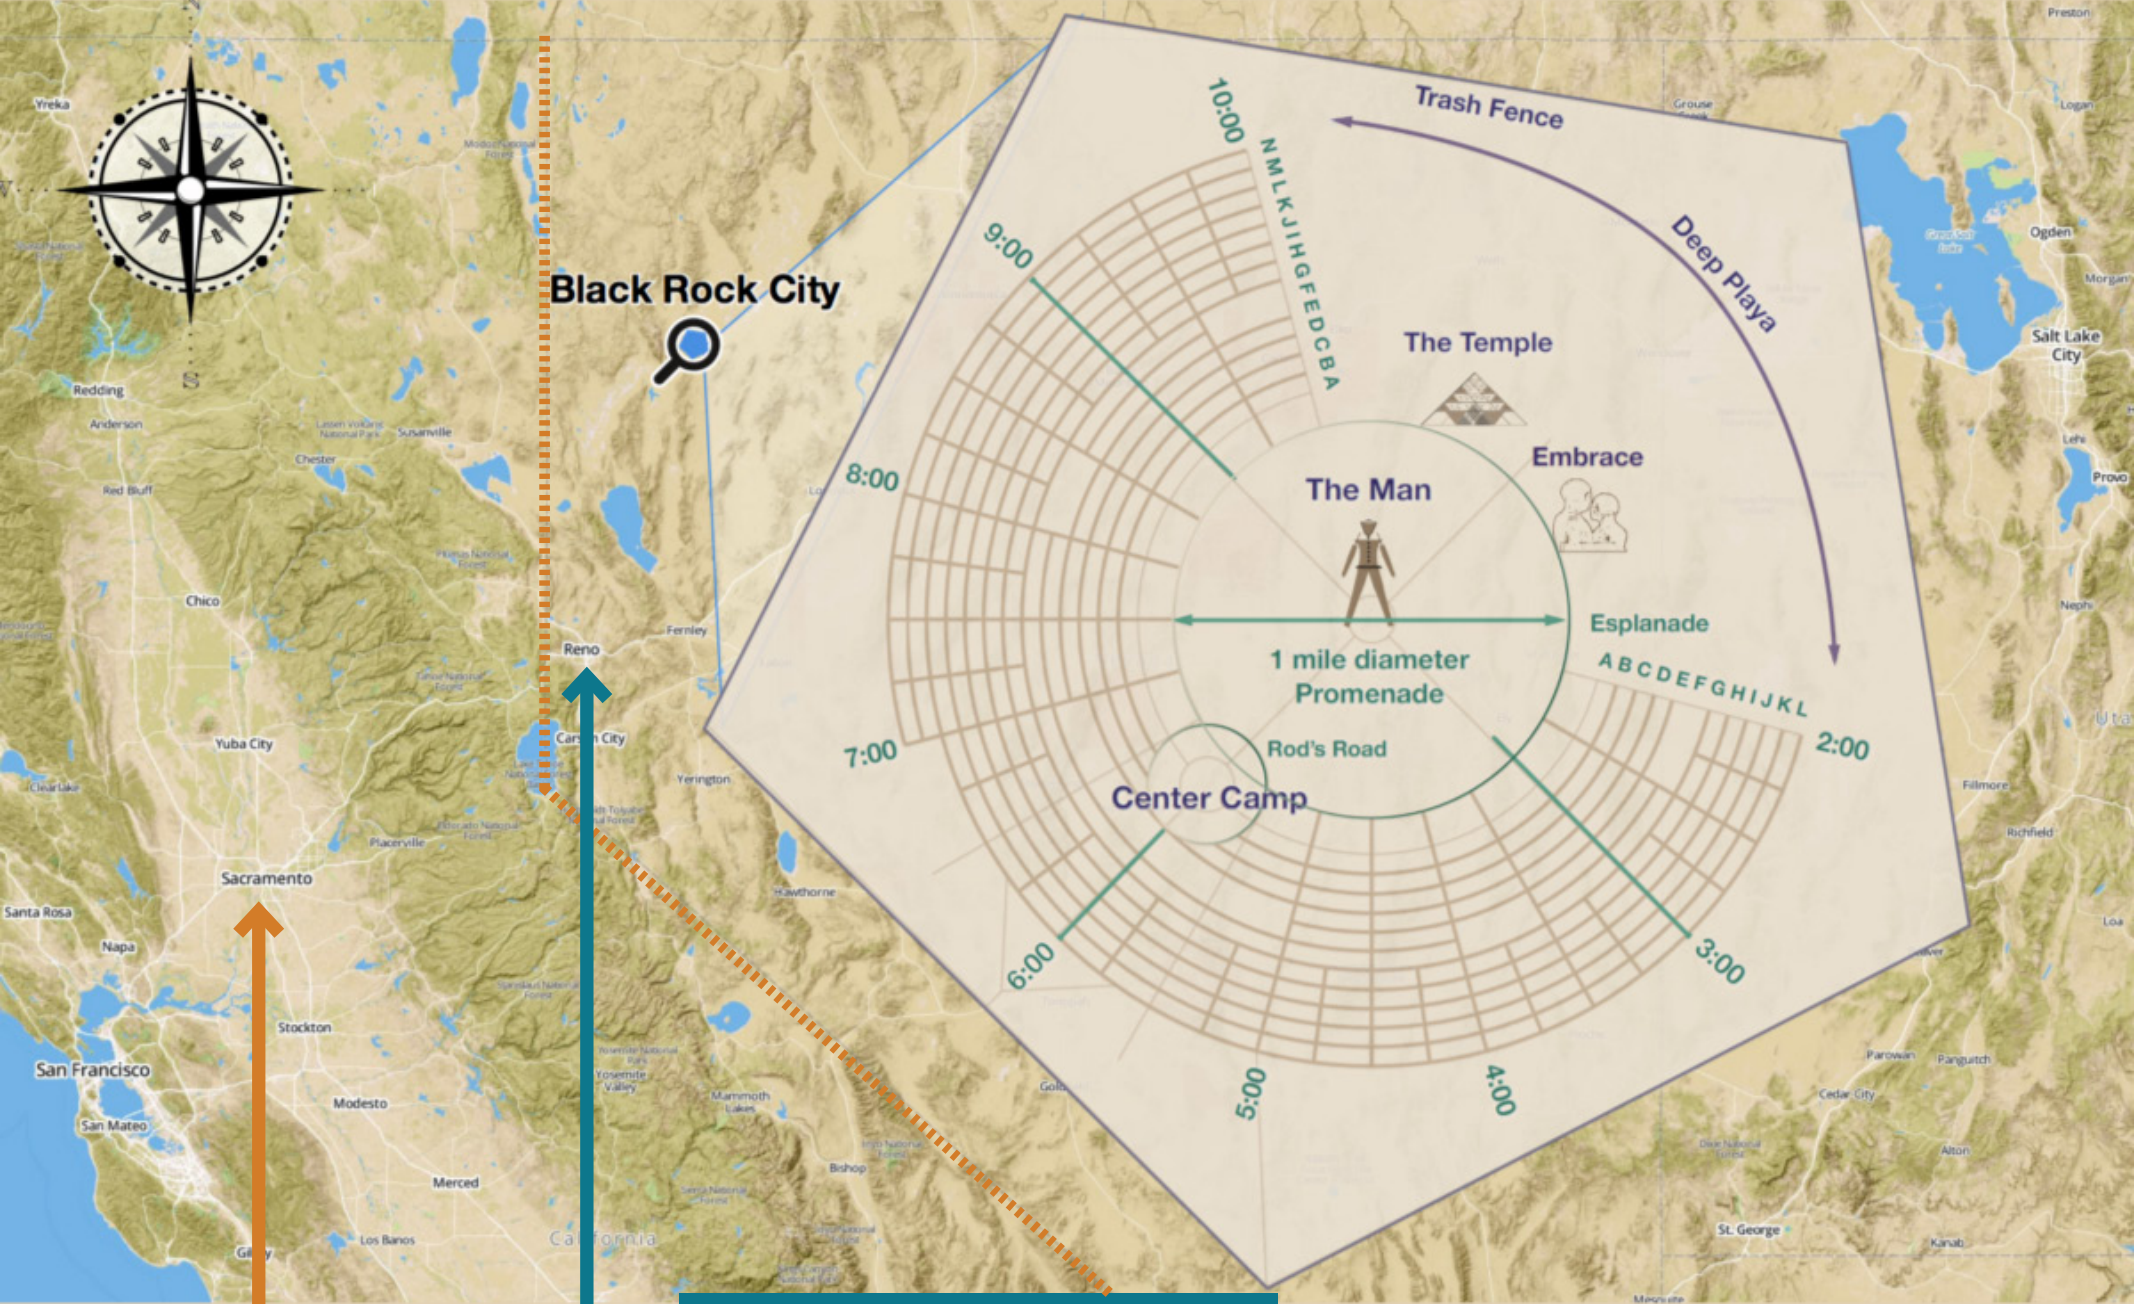

In the Western US, this flat-bottom depression found in interior desert basins is periodically covered by water that slowly evaporates into the atmosphere, causing the deposition of salt along the bottom of the depression.

Answer:

What is “Playa”?

Black Rock City

Reno

Carson City

Sacramento

The Man

The Temple