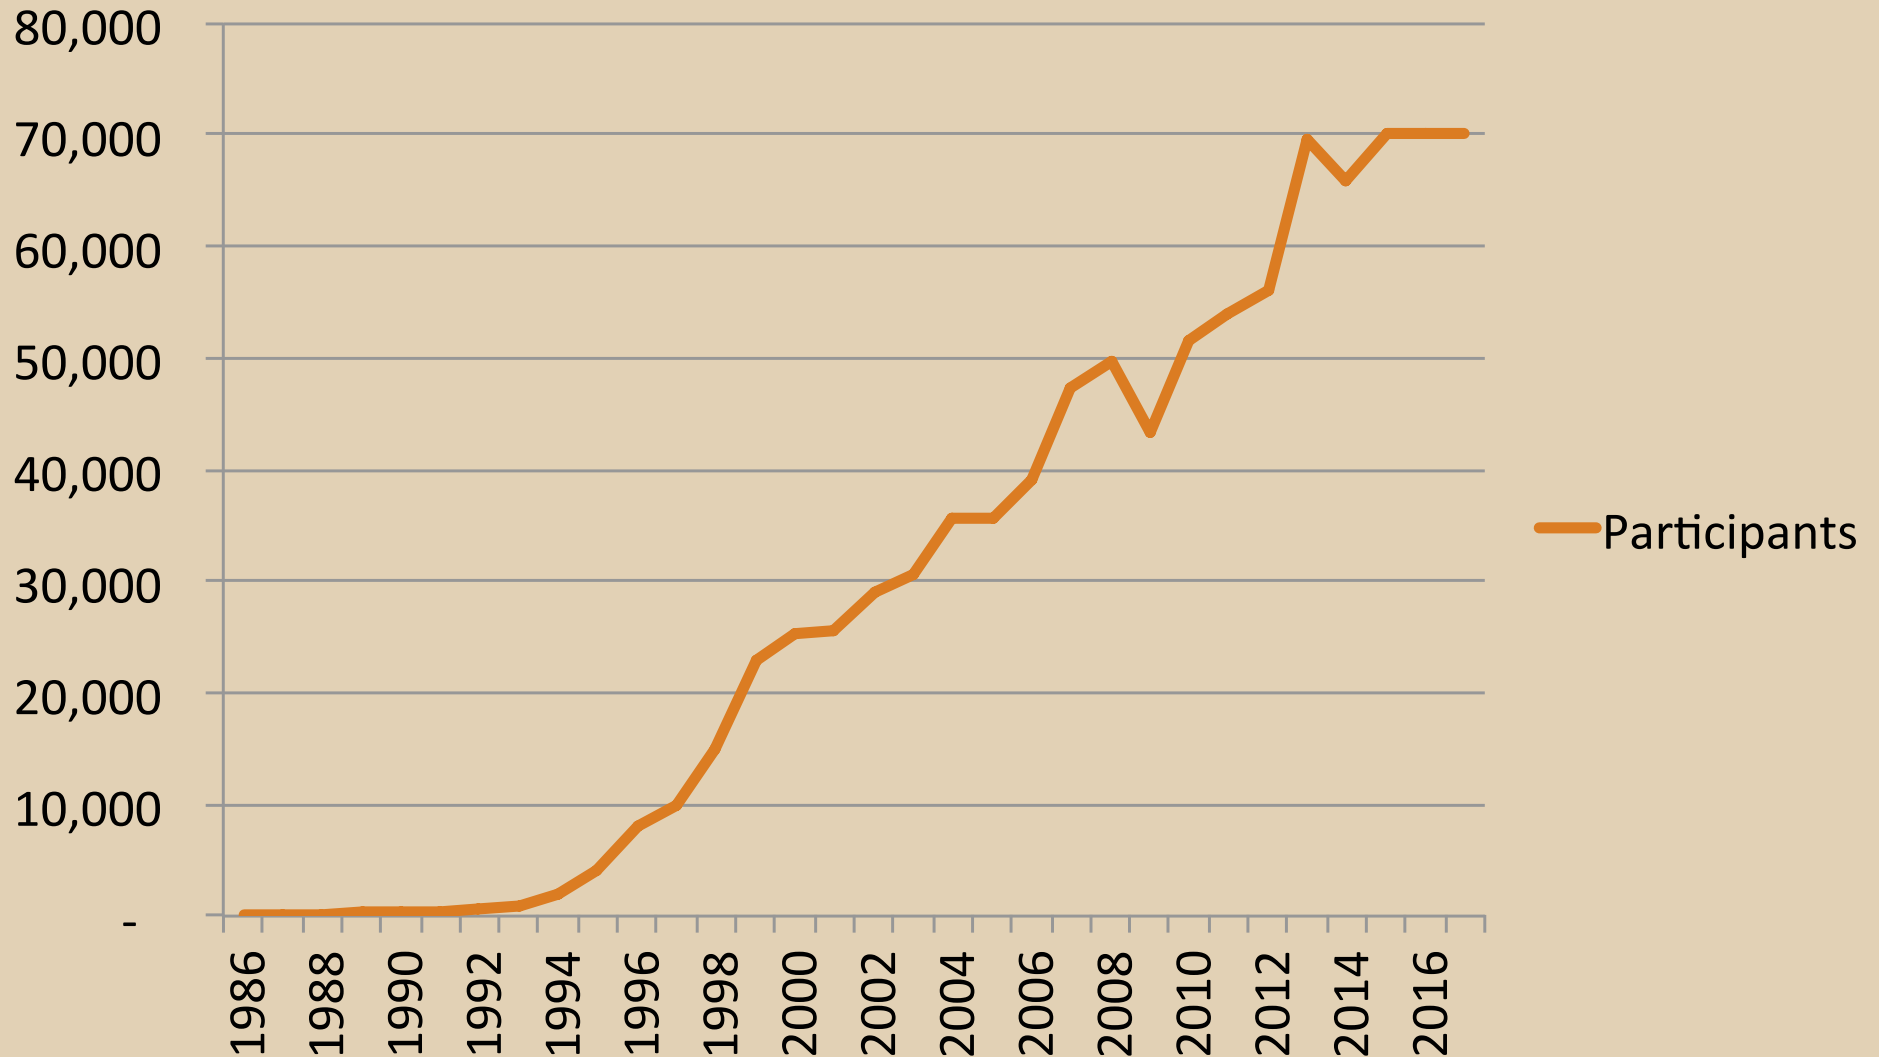

Celebration, FL

**Barter Town,
God Forsaken Desert**

Black Rock City

Black Rock City | 1998

The city grows.

Population Growth 1986-2017

Factoids

**Total Area: 5.7 Mi²
Or 3,648 Acres**